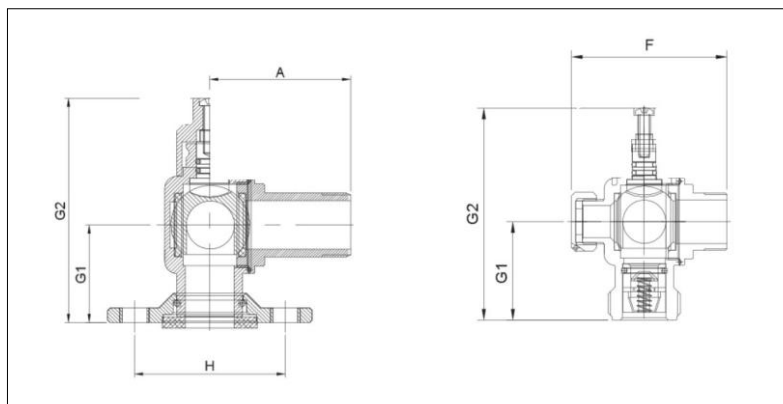

### COHISA

RT20 1024							
G1	G2	A	H	G1	G2	F	Tap mostres
43,0	90,0	46,0	61,5	43,0	90,7	71,0	3/8" RF

RT20 1024

### IBERCONTA-ELSTER

IBERBOL20							
G1	G2	A	H	G1	G2	F	Tap mostres
45,0	94,6	47,0	61,5	46,0	94,5	73,0	1/2" RM

IBERBOL20