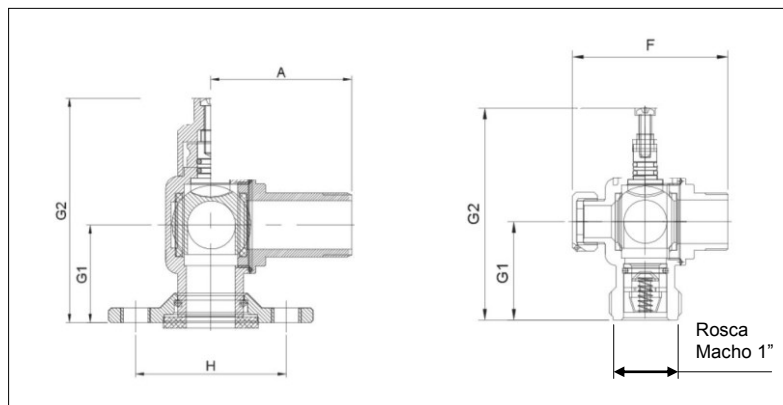

RT20 1024

IBERCONTA-ELSTER

IBERBOL20							
G1	G2	A	H	G1	G2	F	Tap mostres
45,0	94,6	47,0	61,5	46,0	94,5	73,0	1/2" RM

IBERBOL20

ARCO

SIL20 BAT18AST				SIL20 BAT22AST			
G1	G2	A	H	G1	G2	F	Tap mostres
41,0	85,0	49,0	61,5	43,0	93,1	74,0	1/2"RF

SIL20 BAT18AST

SIL20 BAT22AST

BAHISA

BH114				BH213			
G1	G2	A	H	G1	G2	F	Tap mostres
46,9	89,7	41,0	61,0	46,9	89,7	71,0	3/8" RM

BH114

BH213

* Todas las medidas en mm

Fecha de aprobación: 23-05-2016	Versión: 7.0	Substituye a: DR-137 v6.0	Página 2 de 2
---	------------------------	-------------------------------------	---------------

PRADINSA

VB10BM711I				VB1RHM811IP			
G1	G2	A	H	G1	G2	F	Tap mostres
46,0	95,0	52,0	61,5	50,0	94,0	75,0	3/8" RF

VB10BM711I

VB1RHM811IP

BATSUR

BT101011				BT102011			
G1	G2	A	H	G1	G2	F	Tap mostres
40,2	92,4	58,0	62	45,0	97,0	71,4	1/2" RF

BT101011

BT102011

VALHIDRA

VH-114AG				VH-213AG			
G1	G2	A	H	G1	G2	F	Tap mostres
38,0	78,0	52,0	61,5	38,0	84	74,0	3/8" RM

VH-114AG

VH-213AG

BATGAT

BH102B				BH201B			
G1	G2	A	H	G1	G2	F	Tap mostres
51,8	91,5	48,9	62,0	50,0	89,7	82,6	3/8" RM